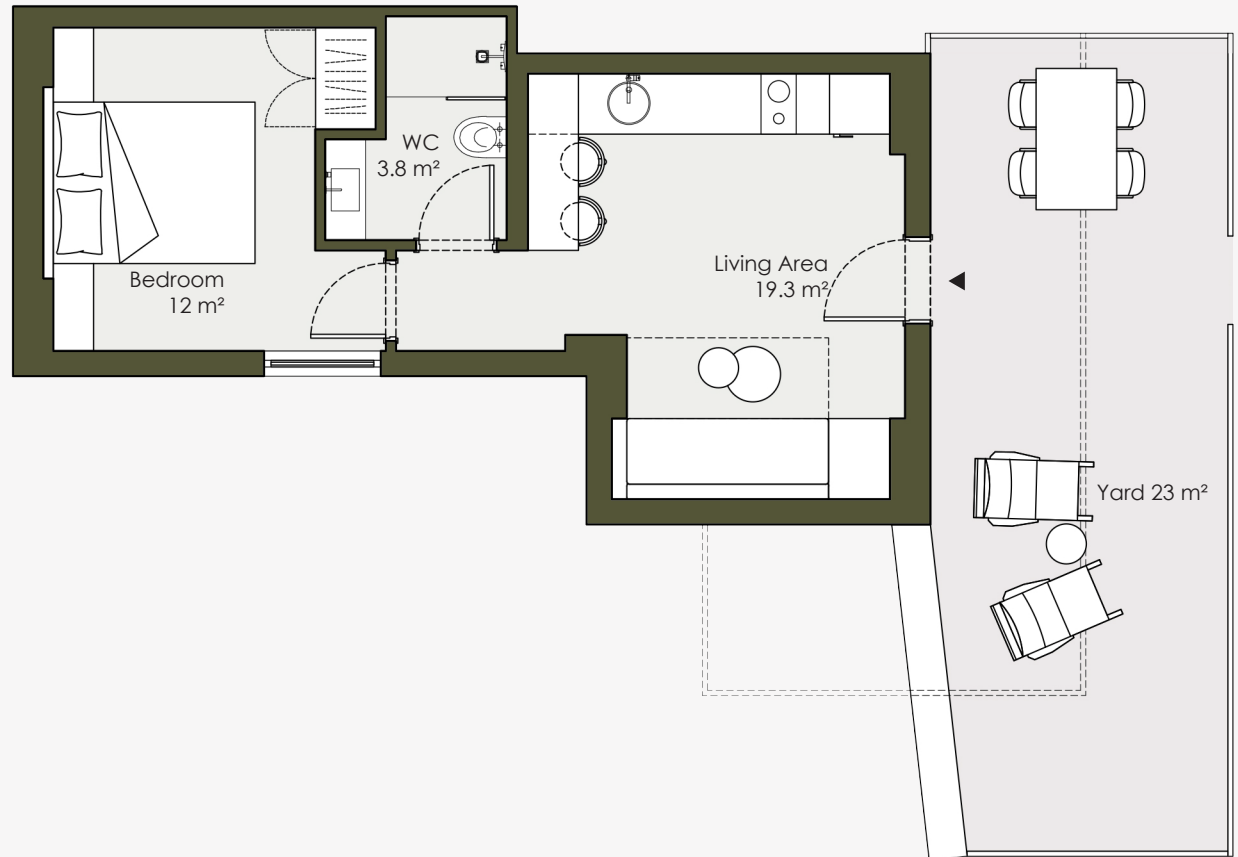

## Apartment G02

Groundfloor

4 Guests | 1 Bedroom  
1 Bed | 1 Bathroom  
1 Private Yard

Bedroom  
1 Queen Size bed

Common Spaces  
1 Sofa bed

### Amenities

WiFi

Sanitary Ware

TV

Hair dryer

Air Conditioning

Iron

Dining table

Apartment Gross Area : 88.1 m<sup>2</sup>

Apartment Net Area : 35.1 m<sup>2</sup>

Apartment Yard Area : 23 m<sup>2</sup>