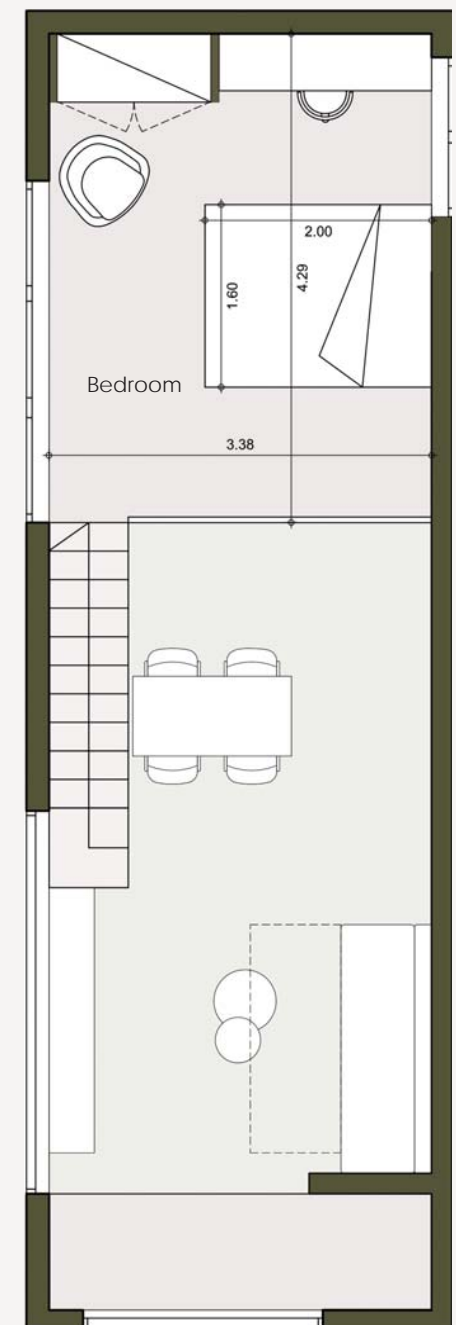

om .

Second Home. Start Living.

Apartment G01

GroundFloor

6 Guests | 2 Bedrooms
2 Beds | 1 Bathroom
1 Private Balcony

2 Bedrooms
1 Queen Size bed
1 Platform bed

Common Spaces
1 Sofa bed

Amenities

WiFi

Sanitary Ware

TV

Hair dryer

Air Conditioning

Iron

Dining table

Bed Linens

Closet

Towels

Refridgerator

Hangers

Oven & Stoves

Essentials

Coffee Maker

Apartment Gross Area : 57.30 m²
Apartment Net Area : 53.00 m²
Apartment Balcony Area : 4.30 m²