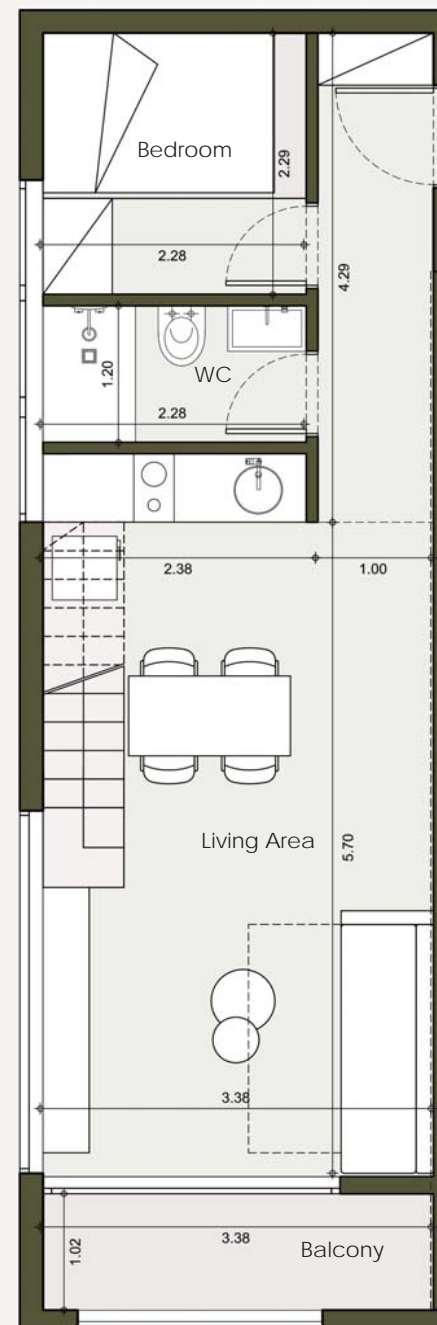

om .

Second Home. Start Living.

Apartment G01

GroundFloor

6 Guests | 2 Bedrooms
2 Beds | 1 Bathroom
1 Private Balcony

2 Bedrooms
1 Queen Size bed
1 Platform bed

Common Spaces
1 Sofa bed

Amenities

WiFi

Sanitary Ware

TV

Hair dryer

Air Conditioning

Iron

Dining table

Bed Linens

Closet

Towels

Refridgerator

Hangers

Oven & Stoves

Essentials

Coffee Maker

Apartment Gross Area : 57.30 m²
Apartment Net Area : 53.00 m²
Apartment Balcony Area : 4.30 m²