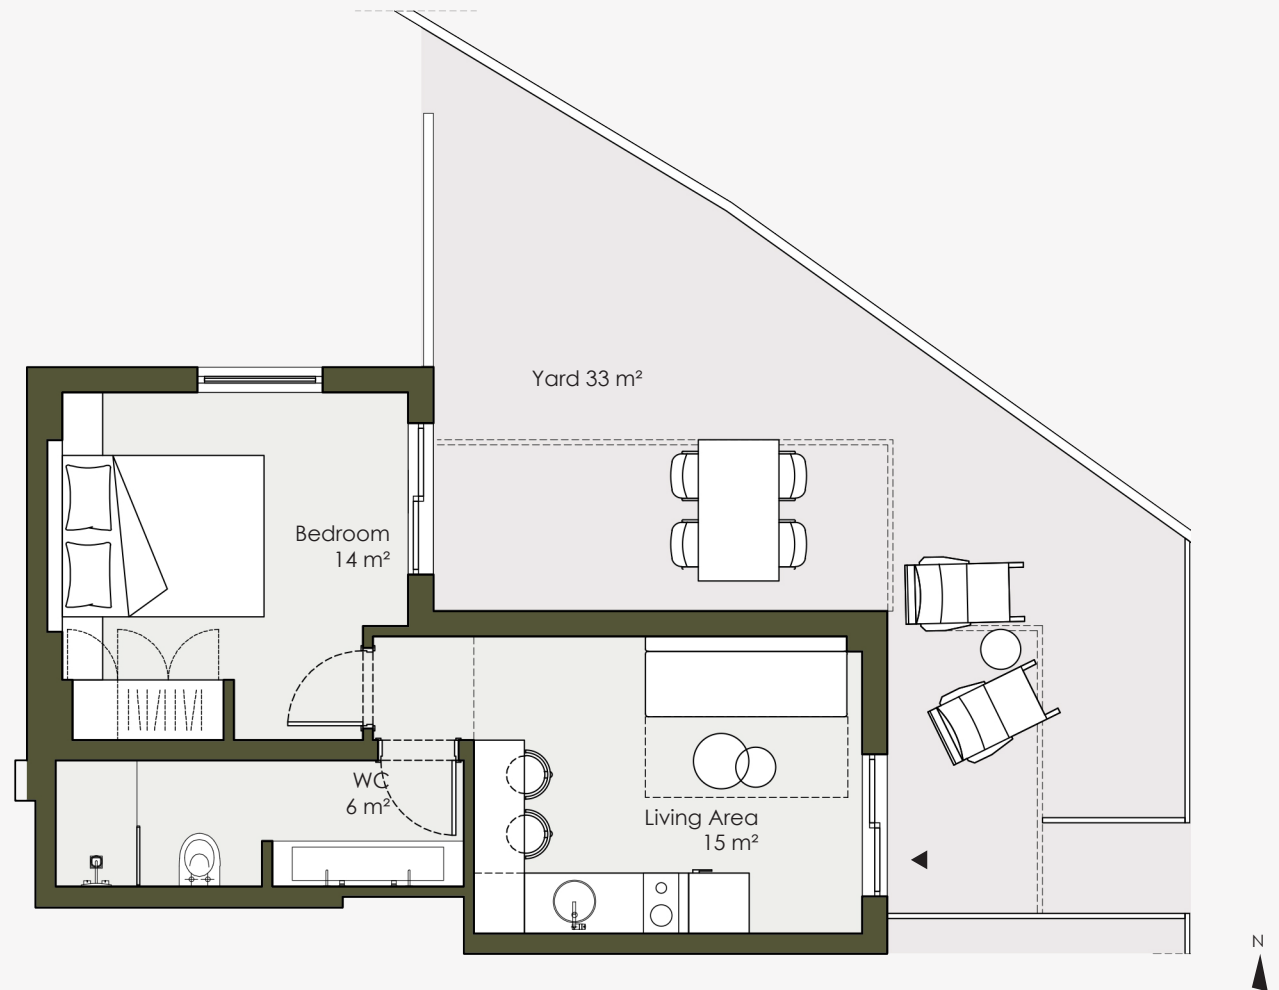

## Apartment G01

Groundfloor

4 Guests | 1 Bedroom  
1 Bed | 1 Bathroom  
1 Private Yard

Bedroom  
1 Queen Size bed

Common Spaces  
1 Sofa bed

Apartment Gross Area : 88 m<sup>2</sup>  
Apartment Net Area : 35 m<sup>2</sup>  
Apartment Yard Area : 33 m<sup>2</sup>